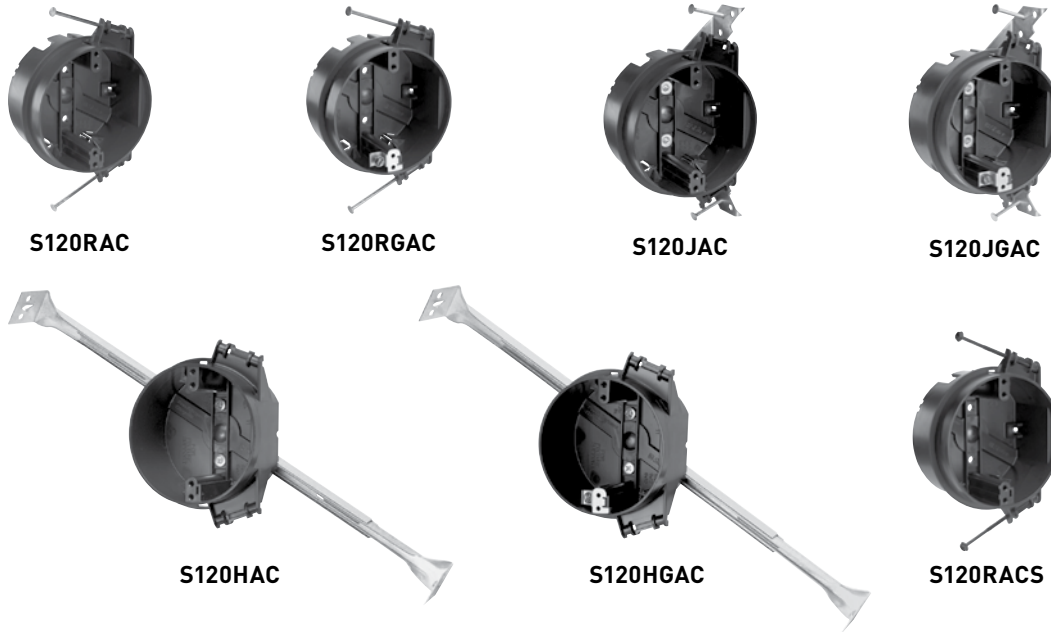

SLATER® PLASTIC BOXES

4" Round Ceiling Boxes With Dual Threaded Mounting Holes

CATALOG NUMBER	CU. IN. VOL.	DESCRIPTION	DIMENSIONS (IN.)		WIRES (AWG)	QTY. PER CARTON	UL LISTED MAX. WEIGHT RATING FIXTURE
			DIA.	DEPTH			
CEILING BOXES							
S120RAC	20.25	4" round. 2 captive mounting nails. 4 Auto/Clamps.	4	2 ³ / ₁₆	10 No. 14 9 No. 12 8 No. 10	50	50 lbs.
S120RGAC	20.25	4" round with ground lug. 2 captive mounting nails. 4 Auto/Clamps.	4	2 ³ / ₁₆	10 No. 14 9 No. 12 8 No. 10	50	50 lbs.
S120JAC	20.25	4" round. J-bracket with 2 captive mounting nails. 4 Auto/Clamps.	4	2 ³ / ₁₆	10 No. 14 9 No. 12 8 No. 10	50	50 lbs.
S120JGAC	20.25	4" round with ground lug. J-bracket with 2 captive mounting nails. 4 Auto/Clamps.	4	2 ³ / ₁₆	10 No. 14 9 No. 12 8 No. 10	50	50 lbs.
S120HAC	20.25	4" round. Bar-hanger adjusts to 16" or 24" joist spacing. 4 Auto/Clamps.	4	2 ³ / ₁₆	10 No. 14 9 No. 12 8 No. 10	50	50 lbs.
S120HGAC	20.25	4" round with ground lug. Bar-hanger adjusts to 16" or 24" joist spacing. 4 Auto/Clamps.	4	2 ³ / ₁₆	10 No. 14 9 No. 12 8 No. 10	50	50 lbs.
S120RACS	20.25	4" round. 2 captive mounting screws. 4 Auto/Clamps.	4	2 ³ / ₁₆	10 No. 14 9 No. 12 8 No. 10	50	50 lbs.

All boxes are UL listed. UL Classified for 2 Hour Fire Resistance. Dual mounting accommodates both 2.75" and 3.5" fixtures.

CATALOG NUMBER	DESCRIPTION	QTY. PER CARTON
COVERS FOR 4" ROUND BOXES		
4RBC	4" round flat blank cover – gray	50
4RBCW	4" round flat blank cover – white	50

4RBC